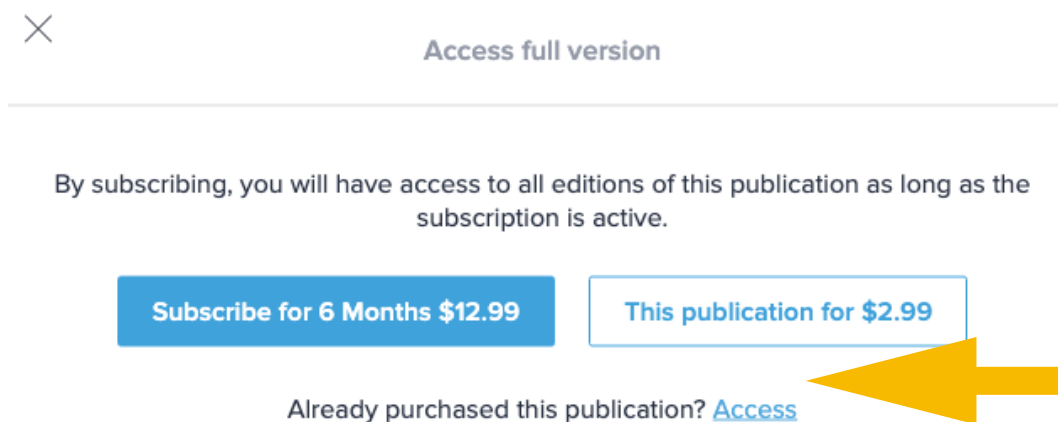

ALREADY A SUBSCRIBER? HOW TO LOG IN TO YOUR ACCOUNT:

1. From the main magazine page of the EAI website. You'll see a viewer with a PREVIEW of the current issue. Follow the steps below:

Click the blue FULL VERSION button on the bottom center of the cover, or click the blue "Subscribe" button from the far left sidebar.

A new pop-up window will open, see image below:

Under the subscription option buttons, you'll see a line of text: "Already purchased this publication?" [Access](#).

Click the blue Access link. A new pop up window will open for you to log in to your account. Log in and read the magazine.